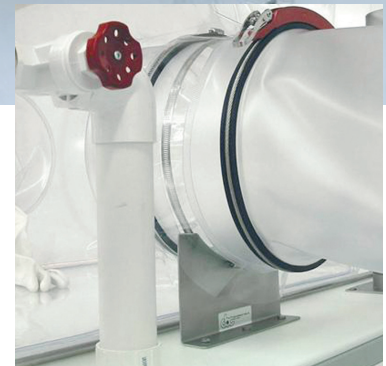

# CBC Transfer Carts/Trolleys to Match Isolator Type and Size

## Transfer Cart/Trolley Designed to Safely Transport Sterilizing Cylinder.

Stainless steel transfer carts/trolleys with lockable casters and table clamps to secure sterilizing cylinders in place and prevent accidents. Carts/trolleys are made to match your isolator set-up. Cylinder is same height as isolator port making connection easier.