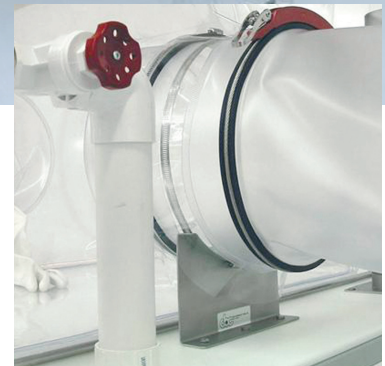

CBC Transfer Carts/Trolleys to Match Isolator Type and Size

Transfer Cart/Trolley Designed to Safely Transport Sterilizing Cylinder.

Stainless steel transfer carts/trolleys with lockable casters and table clamps to secure sterilizing cylinders in place and prevent accidents. Carts/trolleys are made to match your isolator set-up. Cylinder is same height as isolator port making connection easier.